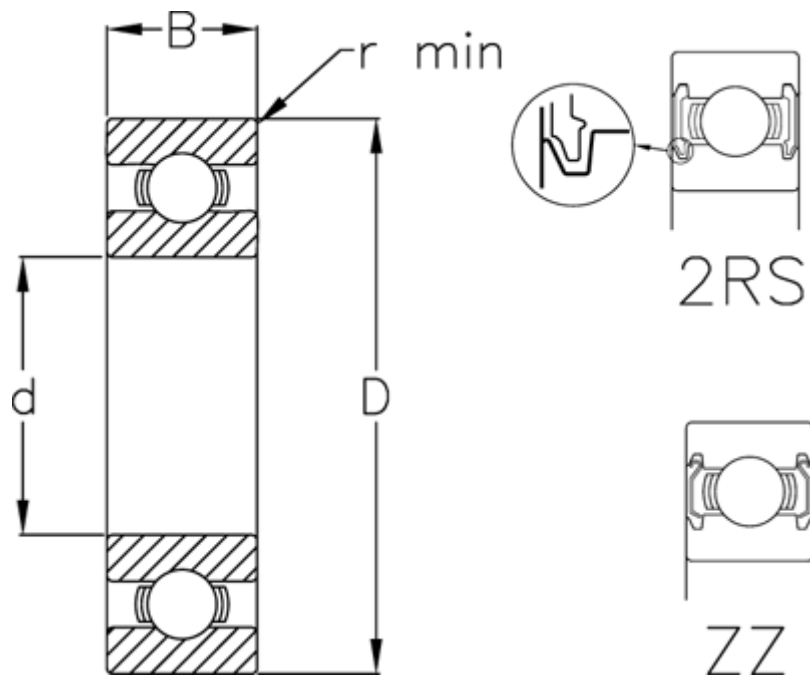

# Data Sheet

Article number: 5480015011079

Description: Single row ball bearing 6202 2RS USDA H1  
d=15 D=35 B=11 stainless/spez. grease

## Measures

B	= 11	Weight (kg) = 0.045
d	= 15	
D	= 35	
Dynamic load C (kN)	= 7.75	
Max rpm greased	= 19000	
Max rpm oil lubricated	= 23000	
r min	= 0.6	
Static load C0 (kN)	= 3.6	